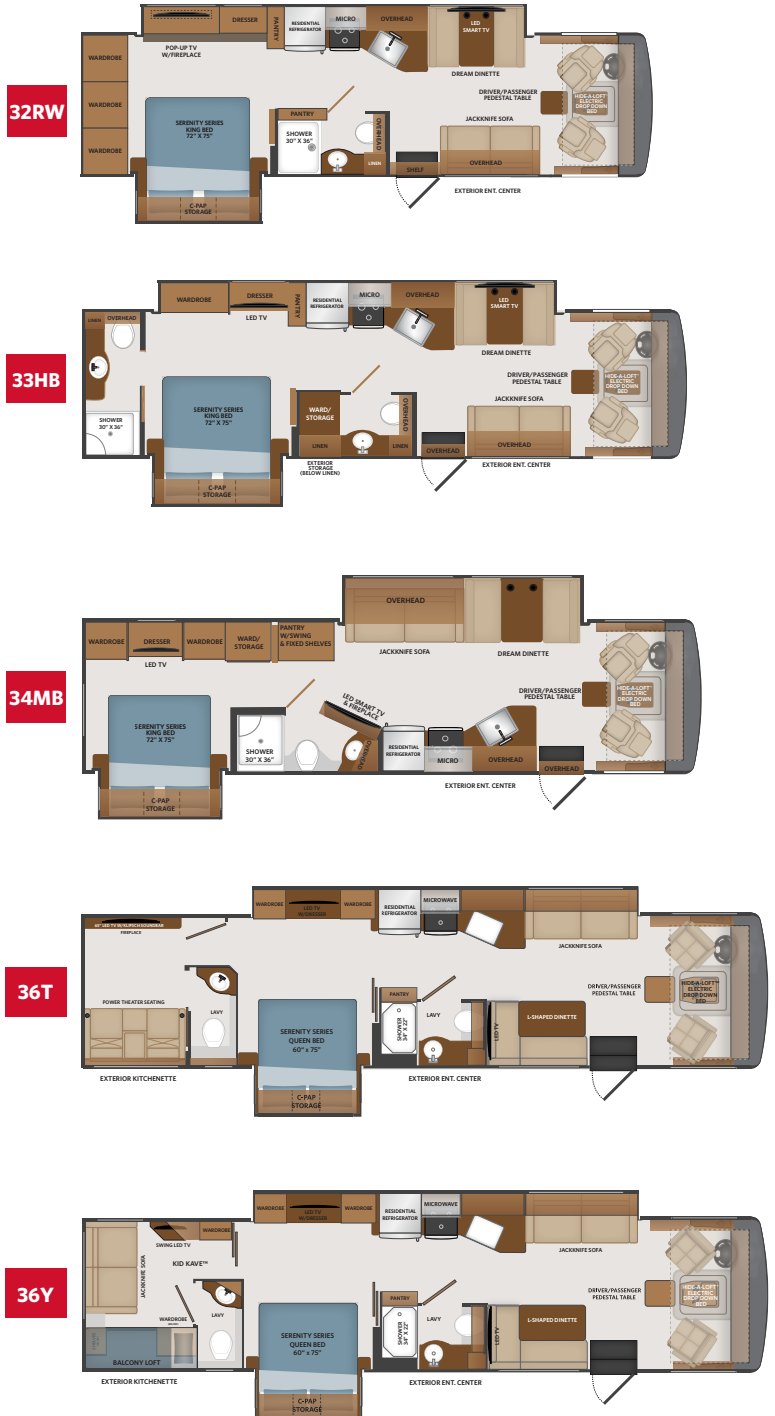

AVAILABLE OPTIONS

- Double Door Dometic 8 cu. Ft³ LP Refrigerator
- Washer / Dryer All-In-One Combo (n/a on 36T)
- Stackable Washer & Dryer (n/a on 36Y & 36T)
- Manual Theater Seating
- AVS (Advanced Vehicle Safety)
- Collision Mitigation
- Booth Dinette (36Y & 36T)
- Power Driver's Seat
- King Stationary Satellite Universal System
- Roof Vent Covers
- Sumo Springs®
- Steering Stabilizer System
- Liquid Spring Suspension
- Dual Glazed Windows

DOMINO

HURRICANE

LAZY RIVER

CHASSIS

MODEL	32RW	33HB	34MB	36T	36Y
Wheelbase	228"	228"	242"	252"	252"
Front GAWR (lbs)	8,000	8,000	8,000	9,000	9,000
Rear GAWR (lbs)	15,000	15,000	15,000	17,500	17,500
GCWR (lbs)	26,000	26,000	26,000	30,000	30,000
Hitch Rating Weight (lbs)	8,000	8,000	8,000	8,000	8,000
Tongue Weight (lbs)	800	800	800	800	800
Fuel Capacity (gal)	80	80	80	80	80

DIMENSIONS & CAPACITIES

MODEL	32RW	33HB	34MB	36T	36Y
Overall Length	34' 6"	35' 0"	35' 6"	38' 11"	38' 11"
Overall Height	12' 10"	12' 10"	12' 10"	12' 10"	12' 10"
Overall Width*	100"	100"	100"	100"	100"
Interior Height*	82"	82"	82"	82"	82"
Interior Width*	96"	96"	96"	96"	96"
Patio Awning Width	14'	14'	20'	12'	12'
Interior Storage (cu. ft.)	153	152	128	107	107
Exterior Storage (cu. ft.)	138	145	134	130	130
Fresh Water Capacity (gal)	100	100	100	100	100
Grey Water Capacity (gal)	50	50	50	50	50
Black Water Capacity (gal)	50	50	50	50	50